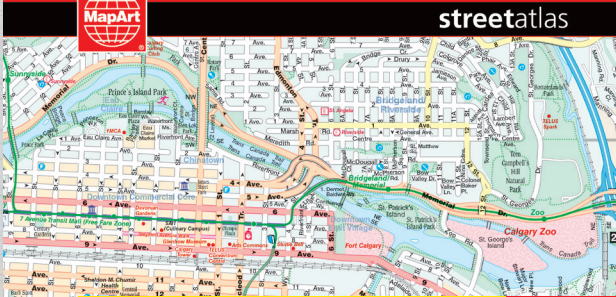

# Calgary & Southern Alberta Street Atlas

Airdrie	Canmore	Fort Macleod	Medicine Hat	Strathmore
Banff	Chestermere	High River	Okotoks	Taber
Black Diamond	Coaldale	Innisfail	Olds	Turner Valley
Bragg Creek	Cochrane	Irricana	Pincher Creek	<b>Includes</b>
Brooks	Crowsnest Pass	Lake Louise	Red Deer	+15 Skywalk
Calgary	Drumheller	Lethbridge	Redcliff	Regional Map

## ► Calgary & Southern Alberta Street Atlas

Newly revised and updated this street atlas is hot!

## ► What's Inside

Inside this 152 page atlas you will find locator maps, feature listings (points of interest, hospitals, airports, golf clubs and universities and colleges), downtown Calgary map (1:10,000), regional maps (1:250,000), city maps (1:21,000), Alberta distance chart and a detailed street index.

City mapping includes Airdrie, Banff, Black Diamond, Bragg Creek, Brooks, Calgary, Canmore, Chestermere, Coaldale, Cochrane, Crowsnest Pass, Drumheller, Fort Macleod, High River, Innisfail, Irricana, Lake Louise, Lethbridge, Medicine Hat, Okotoks, Olds, Pincher Creek, Red Deer, Redcliff, Strathmore, Taber and Turner Valley.