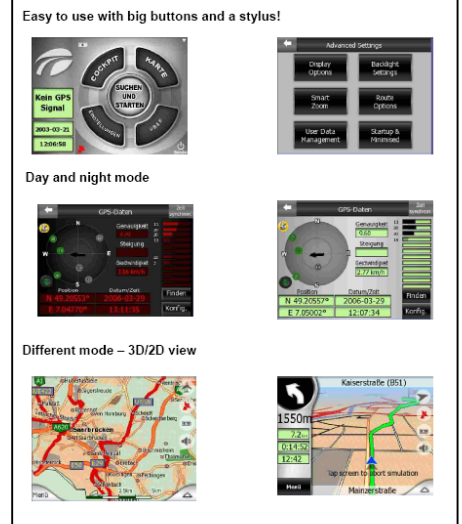

#### MyGuide Country-Regional-Map

Navigate from Door-to-door with the new Navigation Software MyGuide 6.0™

300 Mhz Centrality CPU

Fast location calculations with the latest Centrality-Chip-GPS technology, integrated antenna

TMC ready

- Display in 2D- and 3D, Day- and Nightview
- Touchscreen 3.5" Display
- Simple and intuitive menu structures
- Extensive list of 2.6 million points-of-interest pre-installed including: Transportation, Entertainment, Services, Shopping, Culture, Sports & Recreation, Food & Drink, Natural Landmarks, Emergency & Government, Lodging, Artificial Landmark
- Plug & Drive

# Technical Specification

<b>LCD Type</b>	3.5" Anti-Glare Color TFT LCD
<b>LCD Brightness</b>	200 cd
<b>Display Resolution</b>	320 x 240 pixels QVGA resolution, Landscape
<b>Display Colour</b>	65.535 Color Screen
<b>Touch Screen</b>	Enabled
<b>CPU</b>	Centrality 300 MHz
<b>ROM / RAM</b>	64MB RAM
<b>Storage Type</b>	SD /MMC Plus Memory
<b>Storage Capacity SD</b>	support up to 2G
<b>Memory Card Slot</b>	Push-In & Push-Out
<b>Built-In GPS Module</b>	Centrality II 20 Channels
<b>GPS Antenna</b>	Integrated
<b>Built-In Battery</b>	Rechargeable Lithium-Ion 1100 mAh
<b>Operation time with GPS</b>	2.5 hours
<b>Speaker</b>	1.5 Watt Loud Speaker
<b>Installation</b>	Windshield-Suction Mount
<b>O/S</b>	Microsoft WinCE.Net Core Version 4.2
<b>Dimensions (mm)</b>	100*76*22
<b>Map Appl. Update</b>	Internet/CD
<b>Map Upload Type</b>	SD/MMC Plus Memory Card
<b>Guidance</b>	Voice Prompts & Graphics
<b>TMC Connection Port</b>	via USB Port
<b>Audio Out Jack</b>	Ear Jack 3.5 mm (Stereo)